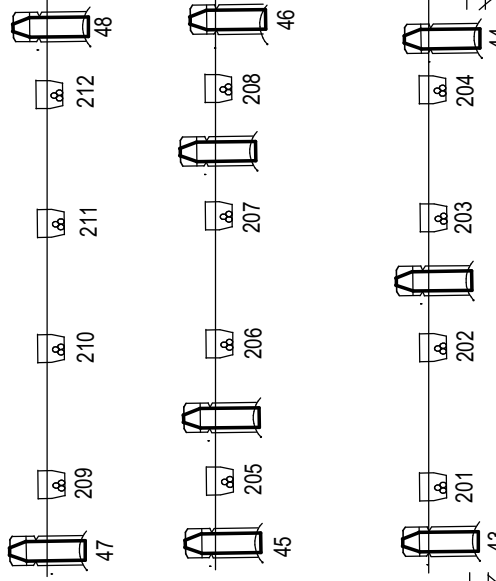

170 mm HOUSE CURTAIN

US Juliet Boom

DS Juliet Boom

God's Boom

US Juliet Boom

DS Juliet Boom

God's Boom

LEGEND

Symbol

Upper Circle Bar

ATHENAEUM THEATRE
STANDARD LIGHTING RIG 2019
NOT TO SCALE